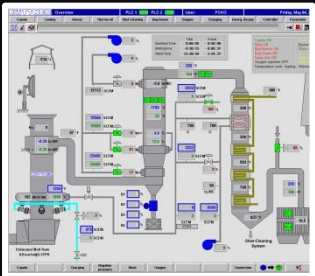

Process Electrical

Our process electrical capabilities cover all electrical areas and include Hazardous Area Electrical.

Materials Handling and Conveying Systems

We have designed a wide range of lean and dense phase conveying systems as well as conveyor systems, walking floors and other bulk handling solutions.

Process Controls, Instrumentation and Automation

We provide the full range of process control engineering, including SCADA configuration, PLC programming, and Instrumentations.

Plant Engineering and Process Utilities